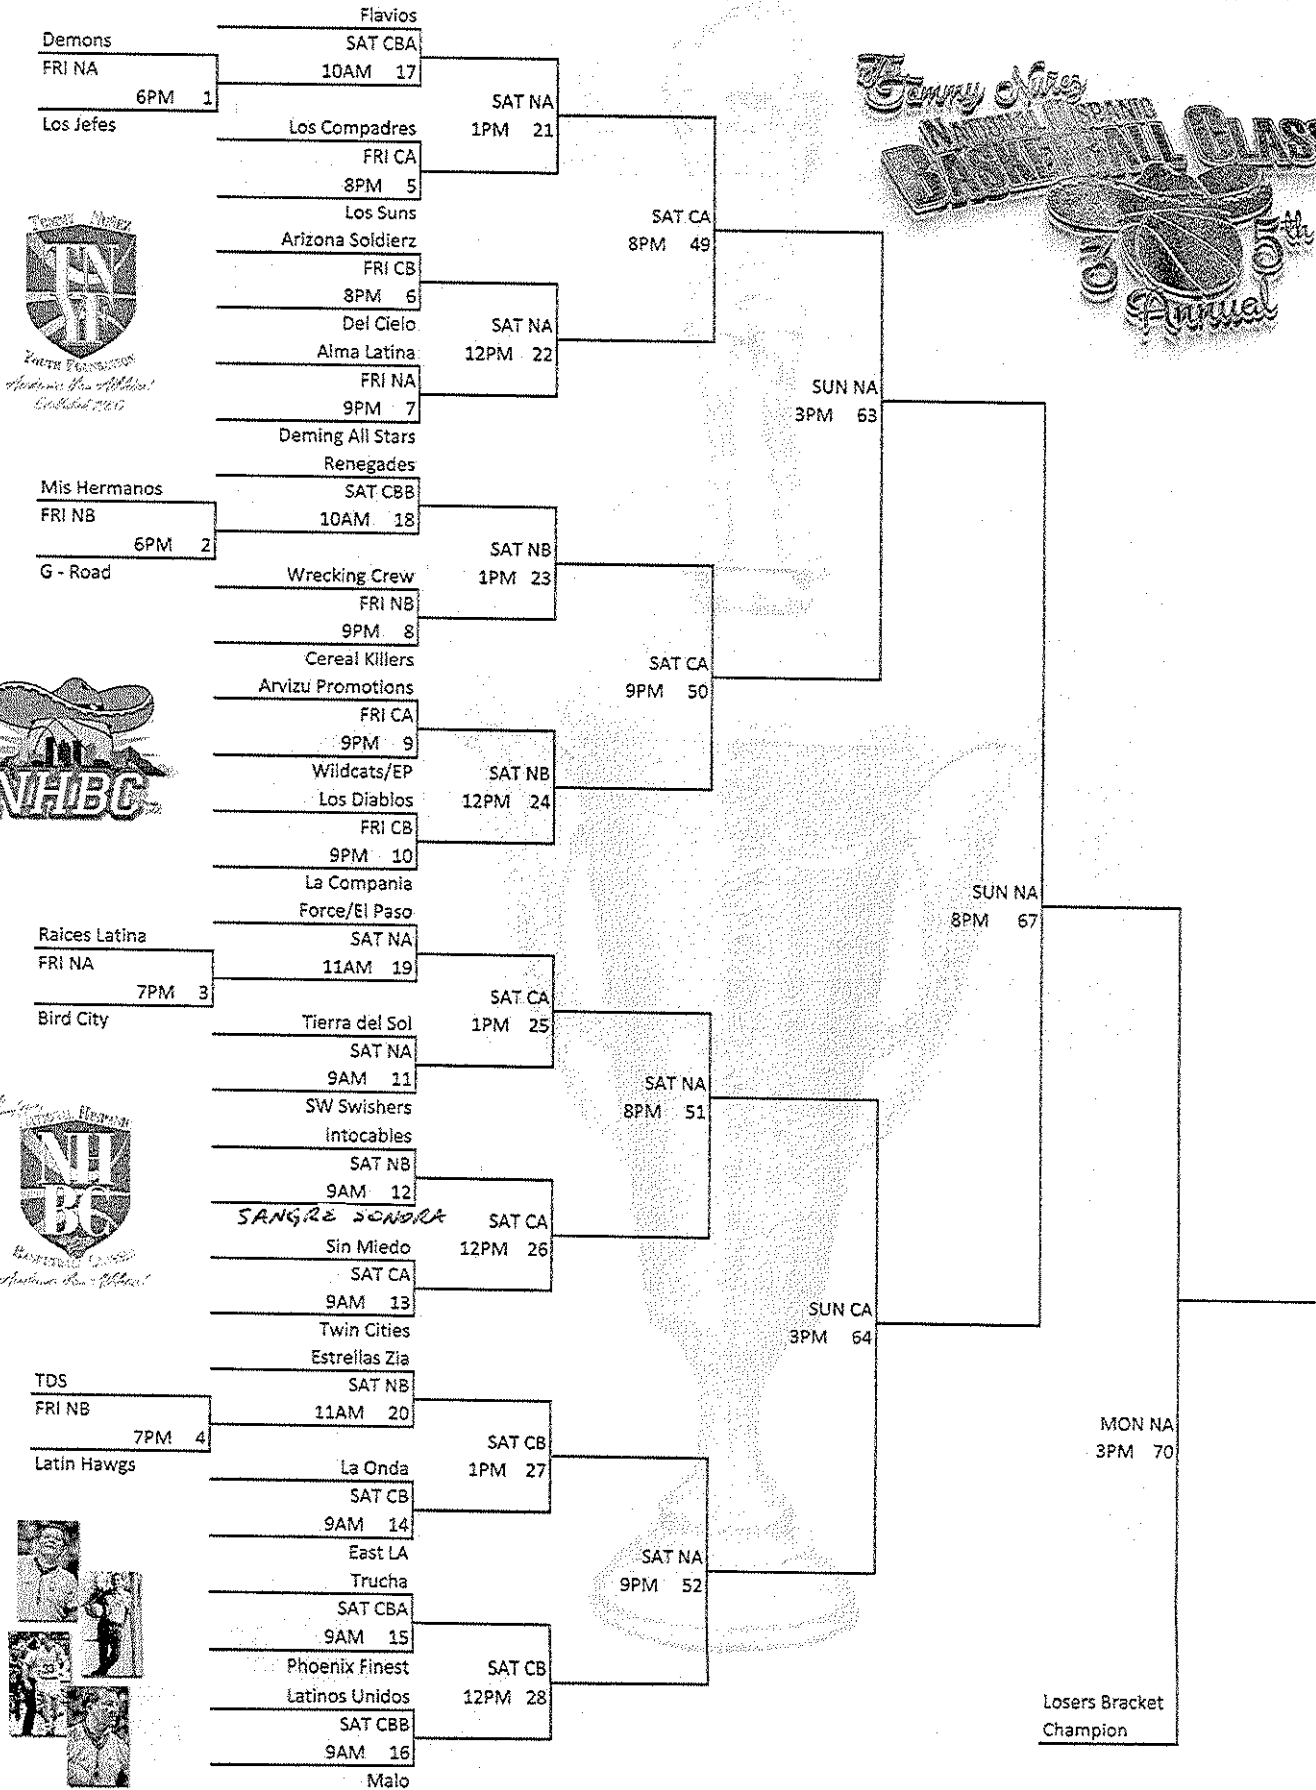

NATIONAL HISPANIC

BASKETBALL TOURNAMENT
PHOENIX, ARIZONA

NATIONAL HISPANIC BASKETBALL CLASSIC

Main Event/El Paso

2015 VETERANOS BRACKET

FRI CA
7PM V1

Cuna de Aztlan/Blythe
AL'S BASELINERS
FRI CB
7PM V2

Hoop 2 Win/Phx
Mis Hermanos/Phx
FRI NA
8PM V3

L14

MON NB
11AM VC3

L15

SUN CB
8PM VC2

L16

Academics Thru Athletics

Tommy Nuñez Foundation

2015 OPEN WINNER'S BRACKET

Open Loser's Bracket

OPEN CONSOLATION BRACKET