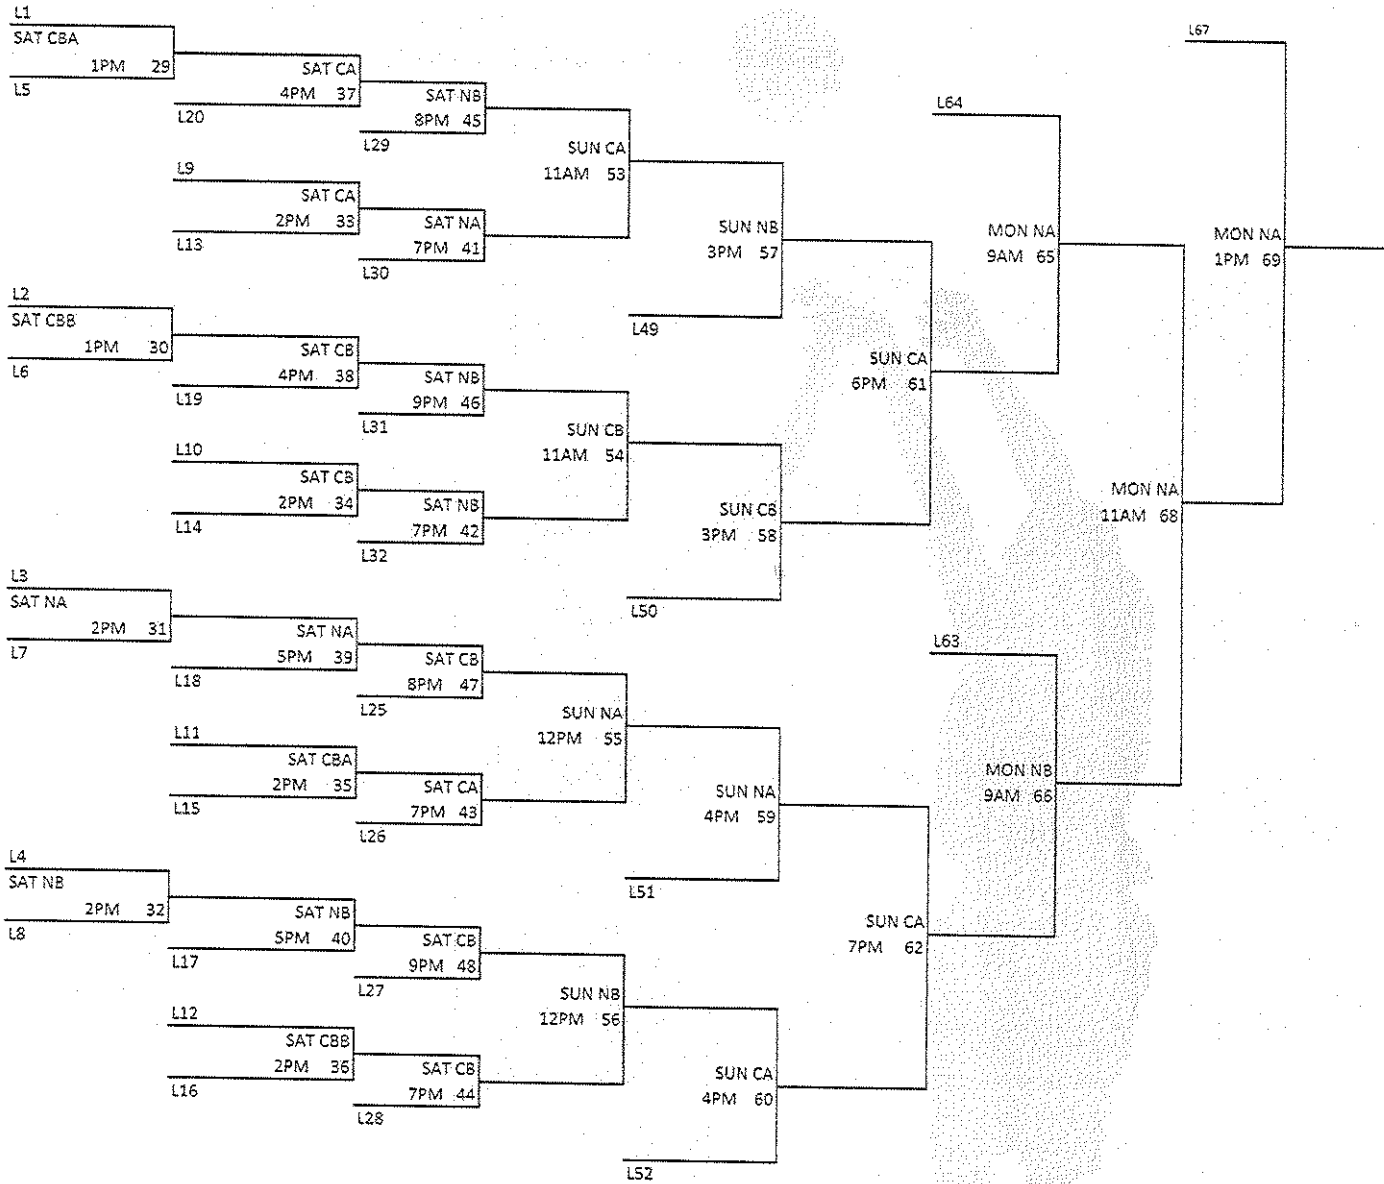

NATIONAL HISPANIC

BASKETBALL TOURNAMENT
PHOENIX, ARIZONA

NATIONAL HISPANIC BASKETBALL CLASSIC

Main Event/El Paso

2015 VETERANOS BRACKET

FRI CA
7PM V1

Cuna de Aztlan/Blythe
AL'S BASELINERS
FRI CB
7PM V2

Hoop 2 Win/Phx
Mis Hermanos/Phx
FRI NA
8PM V3

L14

MON NB
11AM VC3

L15

SUN CB
8PM VC2

L16

Academics Thru Athletics

Tommy Nuñez Foundation

2015 OPEN WINNER'S BRACKET

Open Loser's Bracket

OPEN CONSOLATION BRACKET