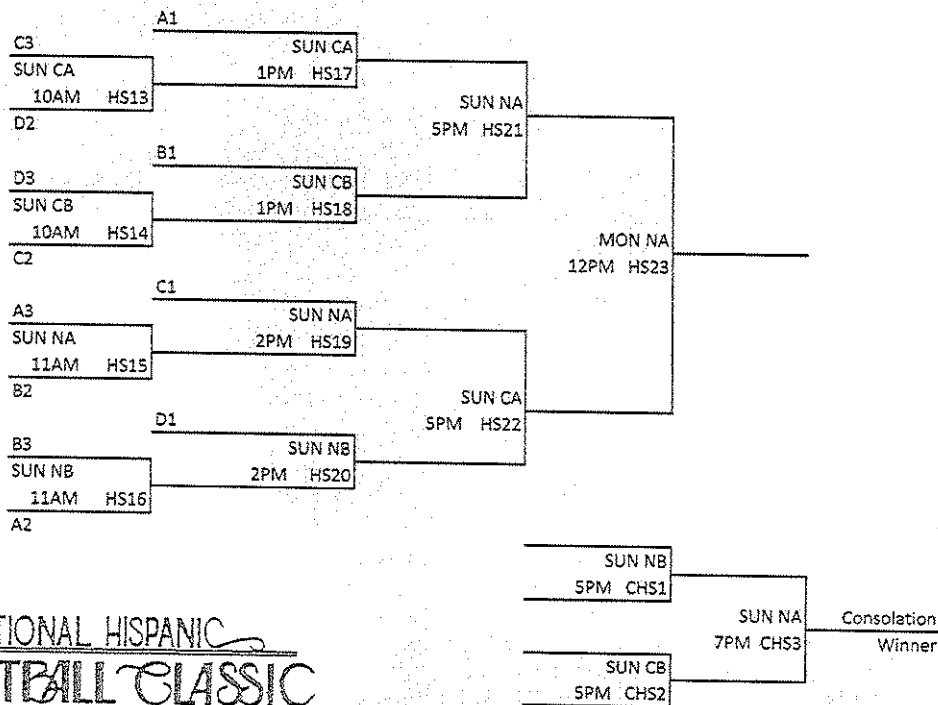

2015 HIGH SCHOOL DIVISION

Pool A				
1	City Rec All Stars	SAT CA 11AM	SAT NA 3PM	
2	Diablos	SAT CA 11AM		SAT NA 6PM
3	Goldengaters		SAT NA 3PM	SAT NA 6PM
Pool B				
4	Dallas Hustlers	SAT CB 11AM	SAT NB 3PM	
5	East LA Elite	SAT CB 11AM		SAT NB 6PM
6	Team Maryvale		SAT NB 3PM	SAT NB 6PM
Pool C				
7	Denver's Finest	SAT CBA 11AM	SAT CA 3PM	
8	Rize	SAT CBA 11AM		SAT CA 6PM
9	Tierra del Sol		SAT CA 3PM	SAT CA 6PM
Pool D				
10	Young Guns	SAT CBB 11AM	SAT CB 3PM	
11	LBA Elite	SAT CBB 11AM		SAT CB 6PM
12	Los Soldiers		SAT CB 3PM	SAT CB 6PM

NATIONAL HISPANIC BASKETBALL CLASSIC

CLASSIC 50+ DIVISION

POOL A				
1	El Paso Coyotes	SAT CBA 12PM	SAT NA 4PM	
2	AZ Nighthawks	SAT CBA 12PM		SUN NA 10AM
3	Pico Rivera		SAT NA 4PM	SUN NA 10AM
POOL B				
4	El Paso Old School	SAT CBB 12PM	SAT NB 4PM	
5	Sur Veteranos	SAT CBB 12PM		SUN NB 10AM
6	Juarez Kilos II		SAT NB 4PM	SUN NB 10AM

NATIONAL HISPANIC

BASKETBALL TOURNAMENT
PHOENIX, ARIZONA