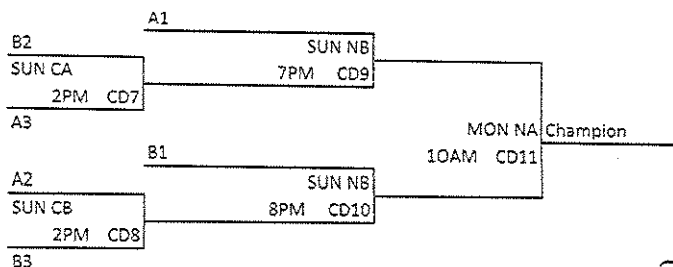

NATIONAL HISPANIC BASKETBALL CLASSIC