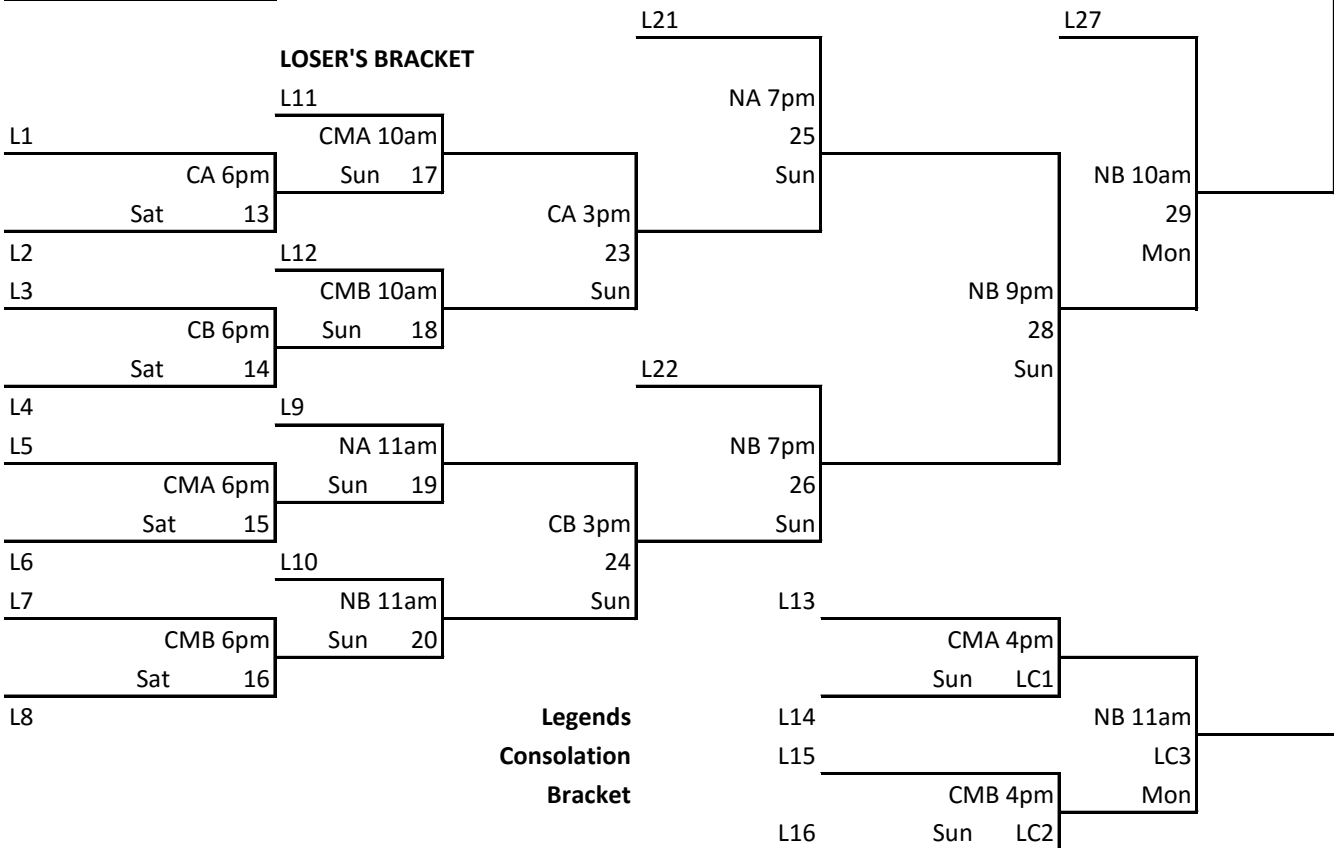

# 2016 Legends Bracket

## LOSER'S BRACKET

**Legends  
Consolation  
Bracket**